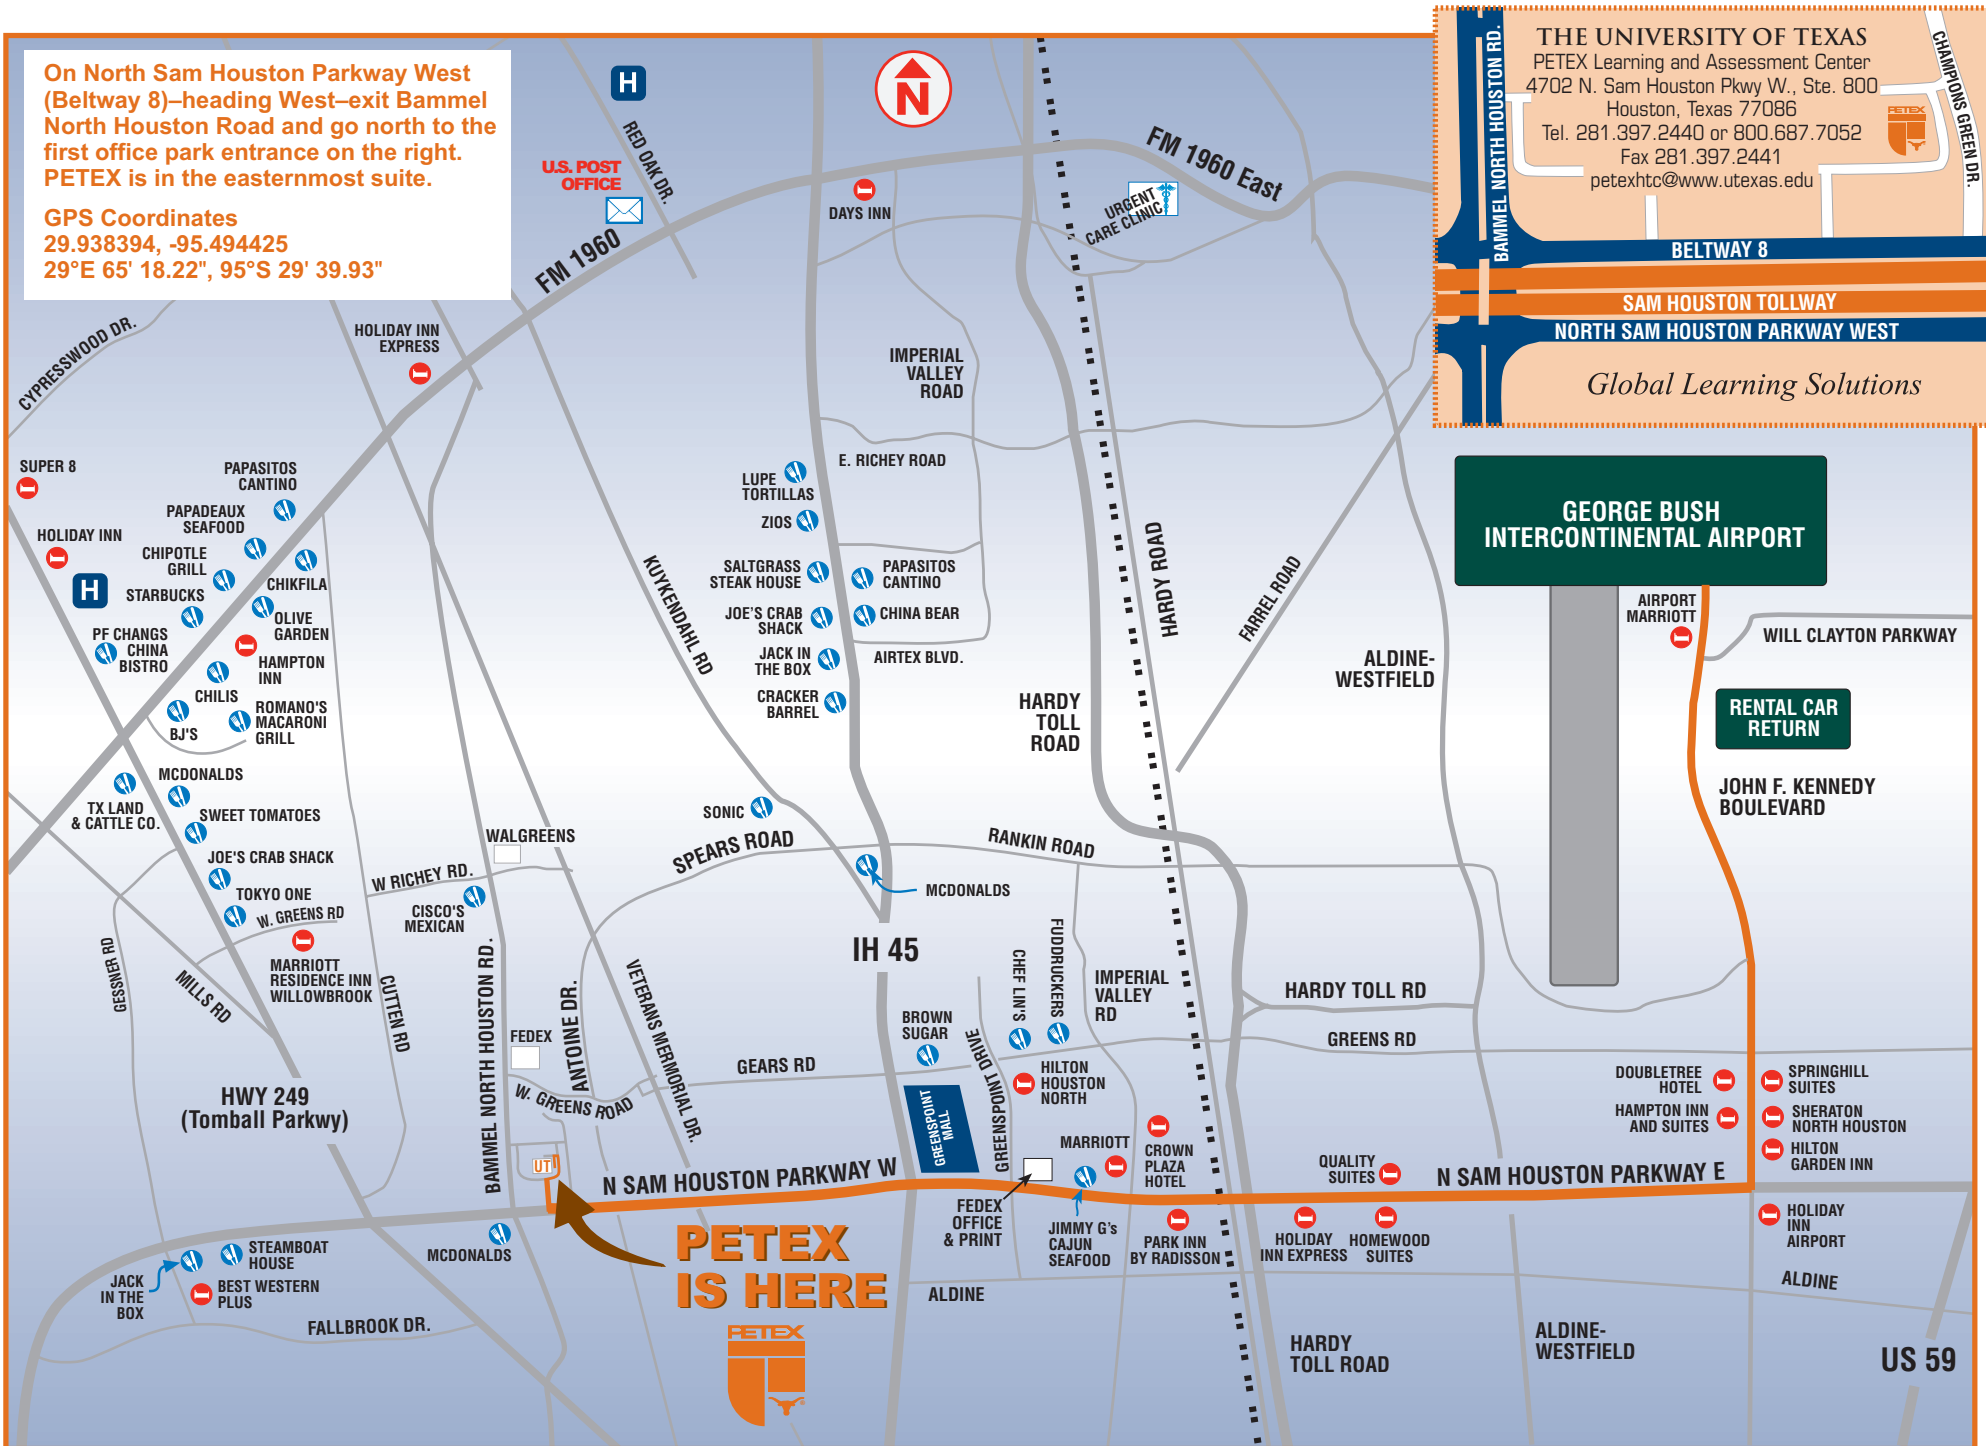

On North Sam Houston Parkway West (Beltway 8)—heading West—exit Bammel North Houston Road and go north to the first office park entrance on the right. PETEX is in the easternmost suite.

GPS Coordinates

29.938394, -95.494425

29°E 65' 18.22", 95°S 29' 39.93"

THE UNIVERSITY OF TEXAS
 PETEX Learning and Assessment Center
 4702 N. Sam Houston Pkwy W., Ste. 800
 Houston, Texas 77086
 Tel. 281.397.2440 or 800.687.7052
 Fax 281.397.2441
 petexhtc@www.utexas.edu

GEORGE BUSH INTERCONTINENTAL AIRPORT

RENTAL CAR RETURN

PETEX IS HERE

RESTAURANTS

HOTELS

HOSPITAL

Catch us on the Web at www.utexas.edu/ce/petex