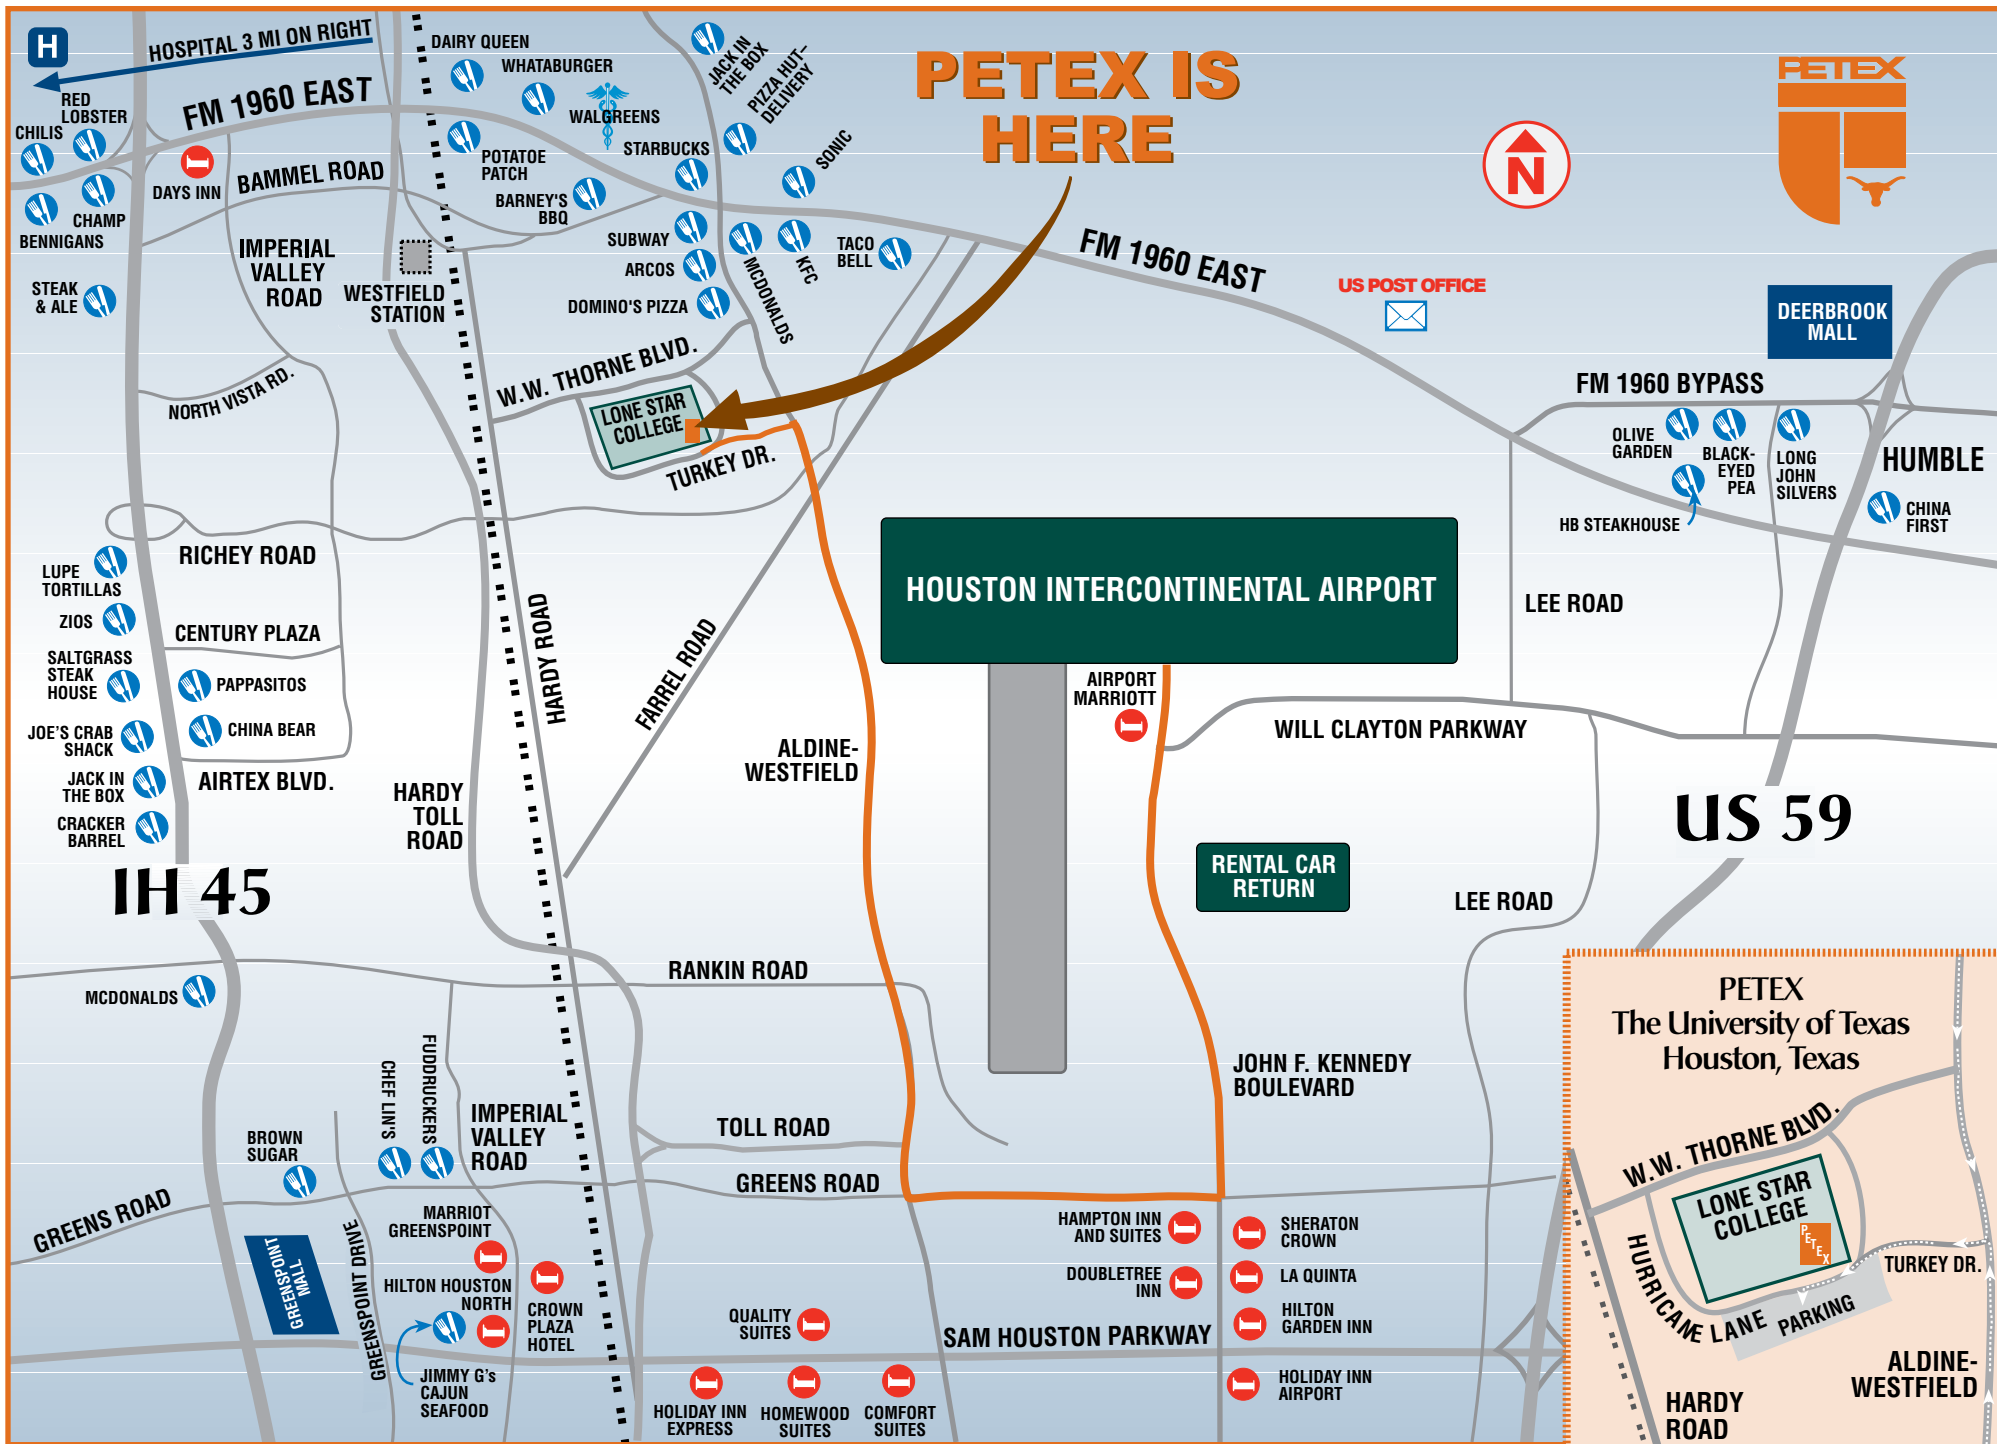

Welcome to PETEX

The University of Texas

Petroleum Extension Service (PETEX)
The University of Texas
2700 W. W. Thorne Blvd.
Houston, TX 77073
Telephone: 281-443-7144
or 800-687-7052
Fax: 281-443-8722
E-mail: petexhtc@www.utexas.edu

Lone Star College

PETEX IS HERE

Catch us on the web at www.utexas.edu/ce/petex