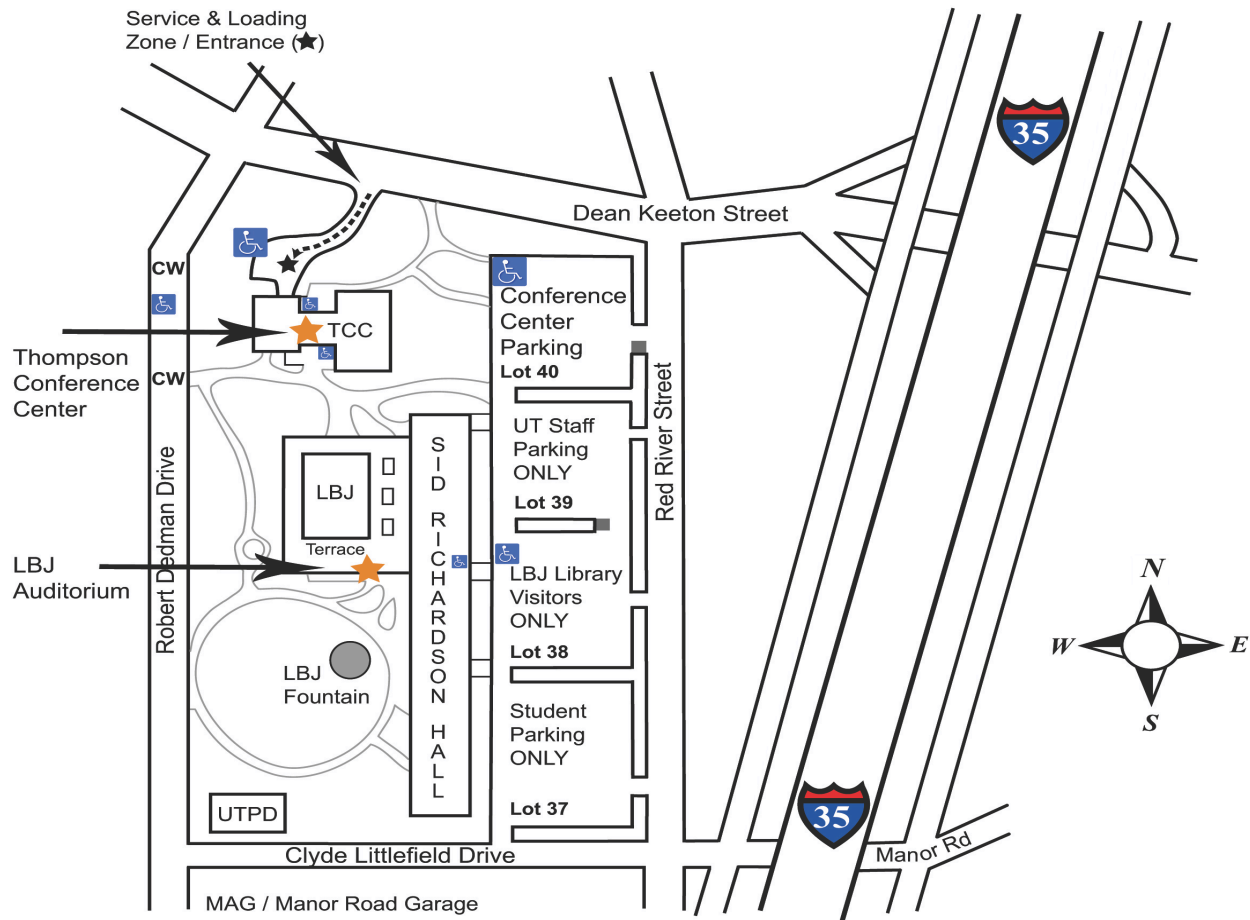

THOMPSON CONFERENCE CENTER

WHAT STARTS HERE CHANGES THE WORLD

Closest Parking Garages:

- Manor Road Garage (MAG): 2017 Robert Dedman Drive
 - o South of the TCC and LBJ Library on Robert Dedman, directly across the street from Darrell K Royal – Texas Memorial Stadium
- San Jacinto Garage (SJG): 2401 San Jacinto Boulevard
 - o San Jacinto Garage is between 24th and Dean Keeton (formerly 26th) Streets.