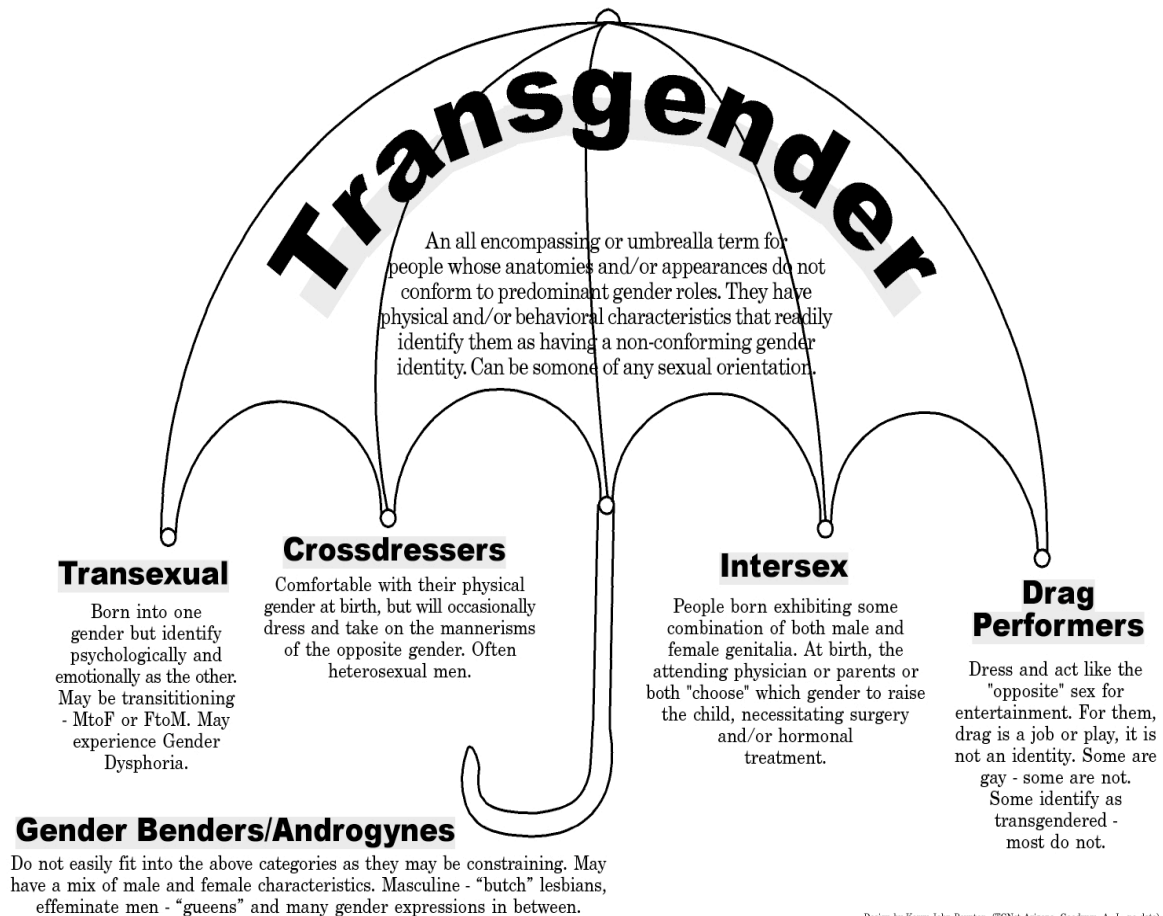

The Transgender Umbrella

Adapted from: "SAFE on Campus , Facilitator Manual" written by Kerry John Poynter
Center for Lesbian, Gay, Bisexual, Transgender Life 202 Flowers Bldg. Box 90958
Duke University 919-684-6607; lgbtcenter@duke.edu; <http://lgbt.studentaffairs.duke.edu>

Gender and Sexuality Center
Student Services Building, Ground Floor