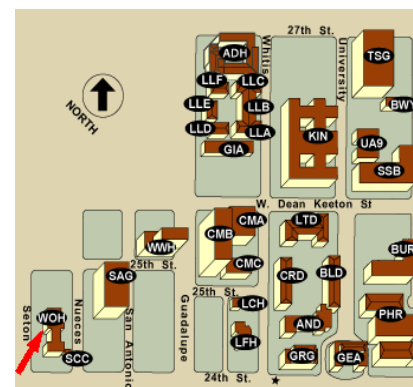

General Information

THE UNIVERSITY OF TEXAS AT AUSTIN - INTERNATIONAL STUDENT AND SCHOLAR SERVICES

Service Schedule

Mondays, Wednesdays, and Fridays:
9 am - 4:30 pm

Tuesdays:
1 pm- 4:30 pm

Thursdays:
10 am- 4:30 pm

*Please note that all students are seen on a walk-in basis.

Contact Information

Website:
www.utexas.edu/international/iss

Email:
hotline@austin.utexas.edu

Phone: 512.471.2477 Fax: 512.471.8848

Location

Building: Wooldridge Hall - WOH
Physical Address: 600 W. 24th Street
Austin, TX 78705

Helpful Websites

Foreign Consular Offices in the United States
<http://www.state.gov/s/cpr/rls/fco>

US Embassies and Consulates Worldwide - State Department
<http://usembassy.state.gov/>

Department of State Visa Bulletin
<http://travel.state.gov/visa/frvi_bulletin.html>

Bureau of Consular Affairs
<http://travel.state.gov>

US Citizenship and Immigration Services
<http://www.uscis.gov>

Department of State
<http://www.usinfo.state.gov>

Citizenship and Immigration Canada
<http://cic.gc.ca/english/>

Consulate General of Mexico - Visas
<http://www.consulmexny.org/eng/visas_fmt.htm>

Currency converter
<http://www.xe.com>

International Student & Scholar Services ♦ The University of Texas at Austin ♦ P.O. Box A ♦ Austin, TX 78713-8901
phone: 512.471.2477 ♦ fax: 512.471.8848 ♦ <http://www.utexas.edu/international/iss> ♦ hotline@austin.utexas.edu