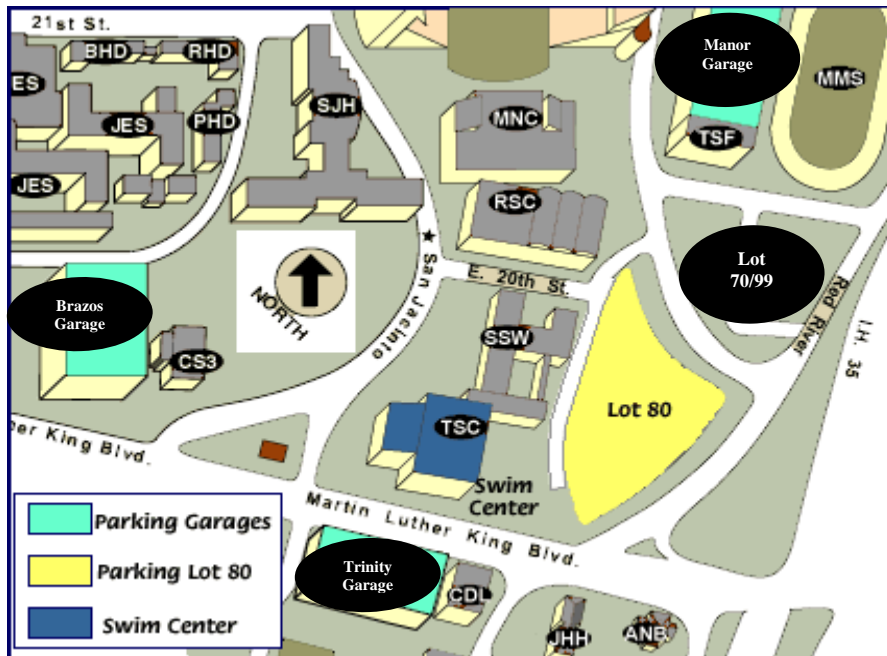

2008 Senior Circuit #4

June 5-8

Due to High School Graduations, the Trinity Garage and C-Lot 80 will be charging \$10 event parking. **Parking for the Senior Circuit Meet will be in the Manor Garage.** Please see the map above. An event swipe card will be available to purchase allowing you to enter and exit the garage as often as you wish from Thursday, June 5th through Sunday, June 8th. Athletes, coaches, and spectators may purchase the card from the cashier in the Manor garage. **The card is only accepted in the Manor garage.** The University of Texas will be in session during the meet. Thursday & Friday all coaches, athletes, and spectators must park in the parking garage. There is no parking in the lots around the Texas Swimming Center (TSC) before 5:45 PM.

Swipe Card Prices:
\$30 Thursday through Sunday
\$22 Friday through Sunday
\$16 Saturday & Sunday

Remember this allows you to come and go as many times as you wish. **If you decide you do not want to purchase the event swipe card, parking will cost \$10 with no in/out privileges.** Please be aware of all posted signs including the "at all times" designation and stay away from the A and F spaces. As usual, UT "E" permit holders will be allowed access to garages.