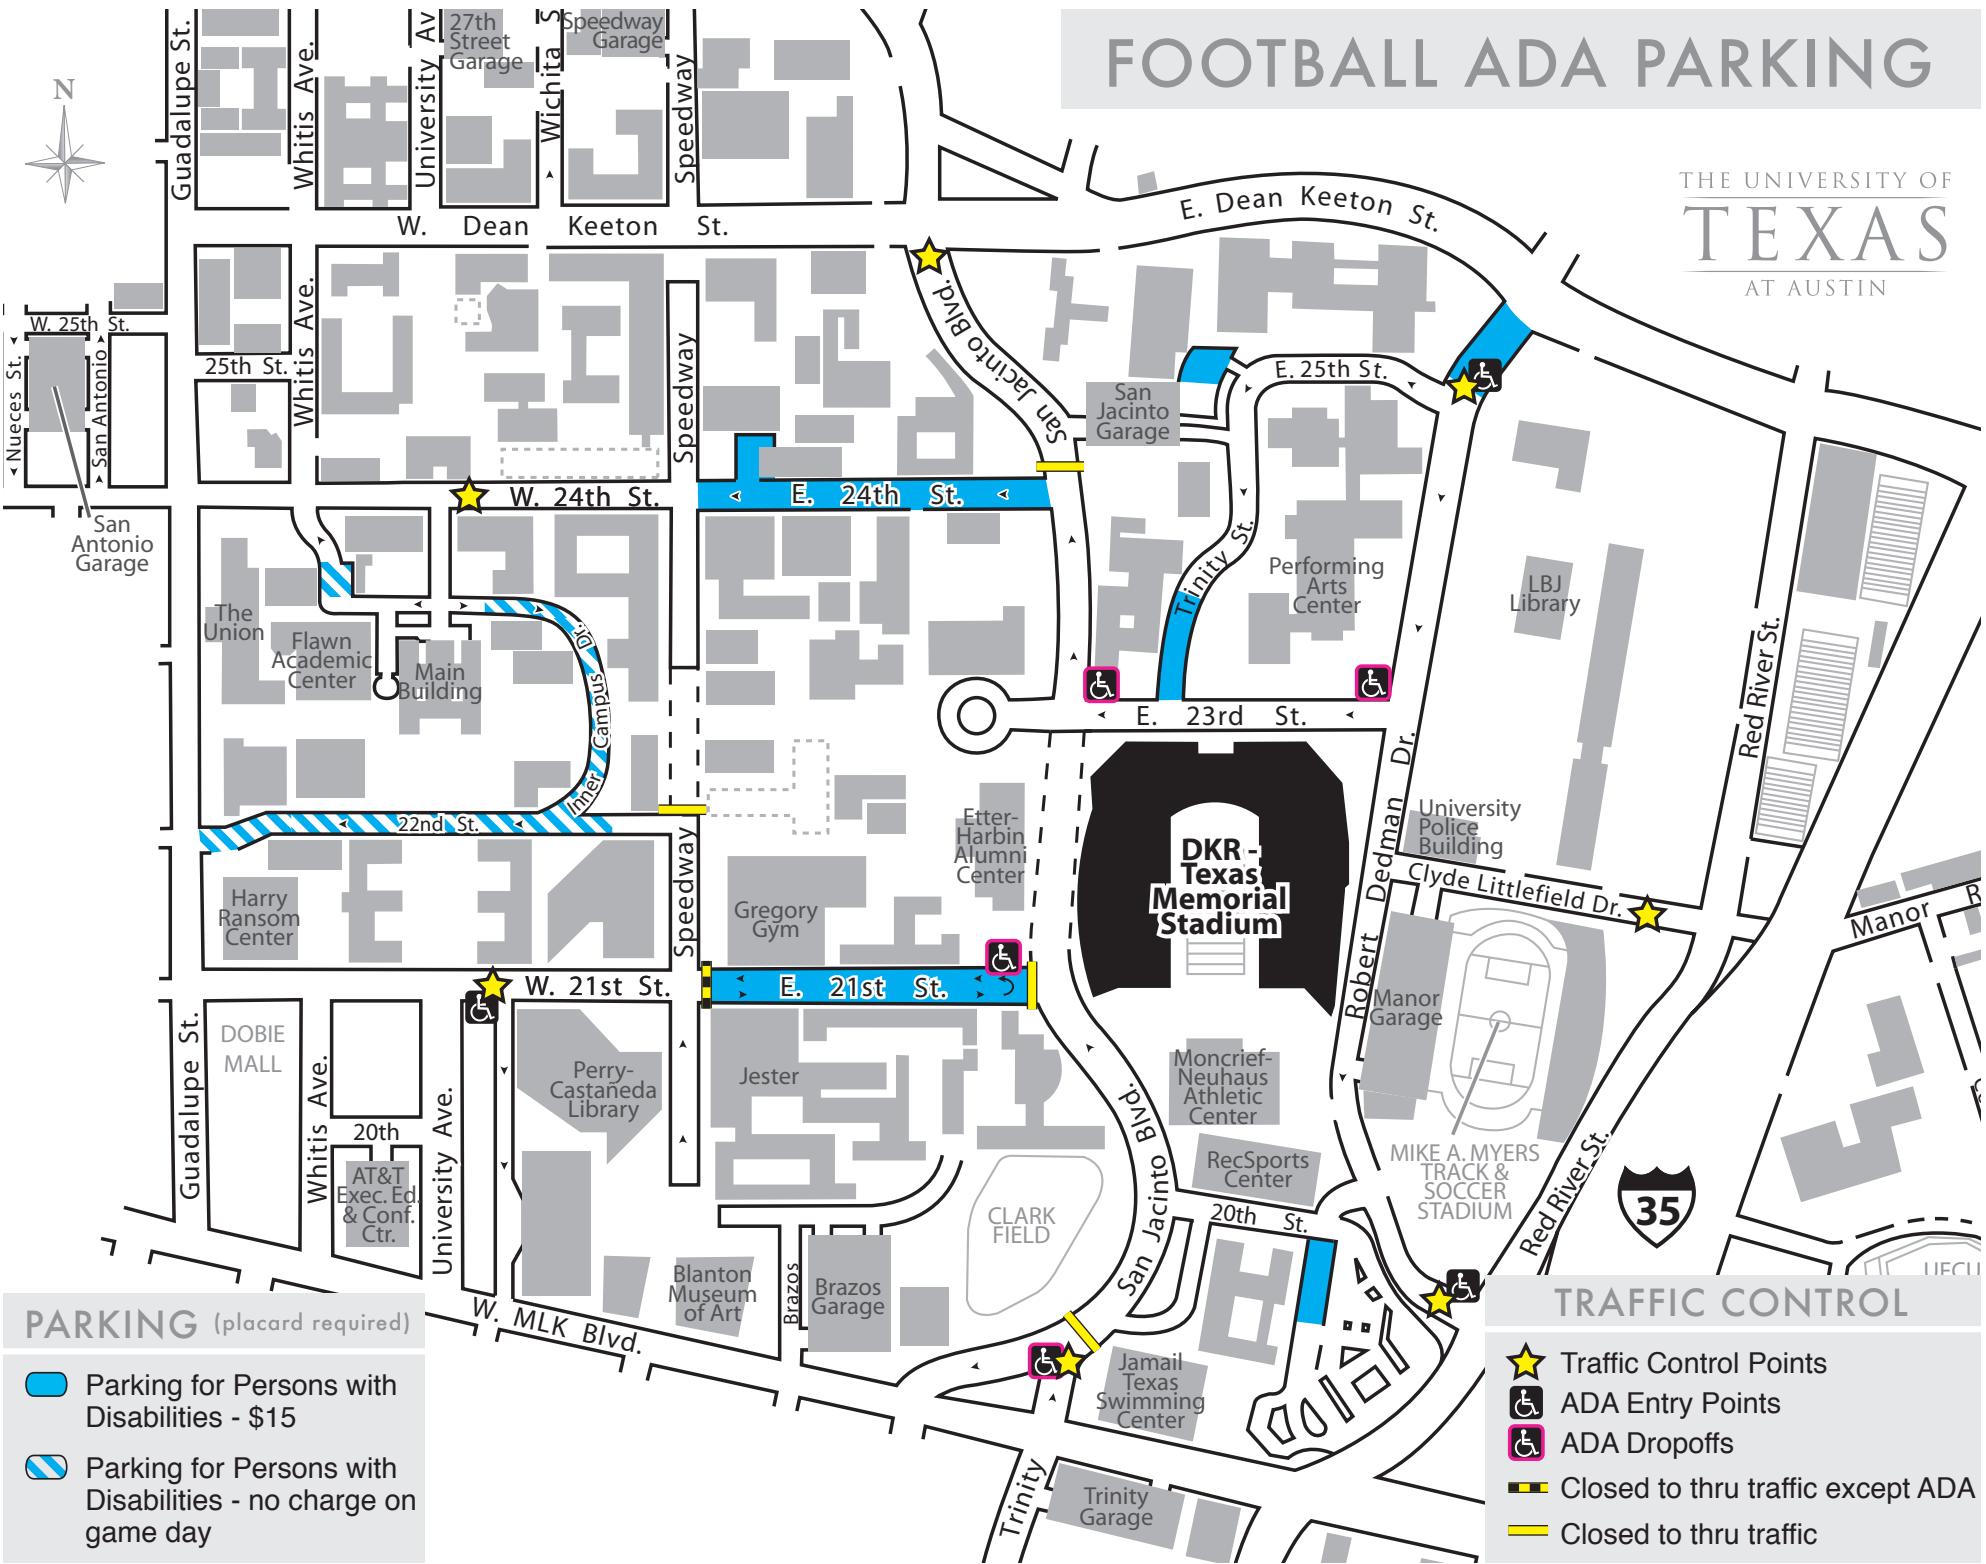

# FOOTBALL ADA PARKING

THE UNIVERSITY OF  
**TEXAS**  
AT AUSTIN

**PARKING** (placard required)

- Parking for Persons with Disabilities - \$15
- Parking for Persons with Disabilities - no charge on game day

**TRAFFIC CONTROL**

- Traffic Control Points
- ADA Entry Points
- ADA Dropoffs
- Closed to thru traffic except ADA
- Closed to thru traffic