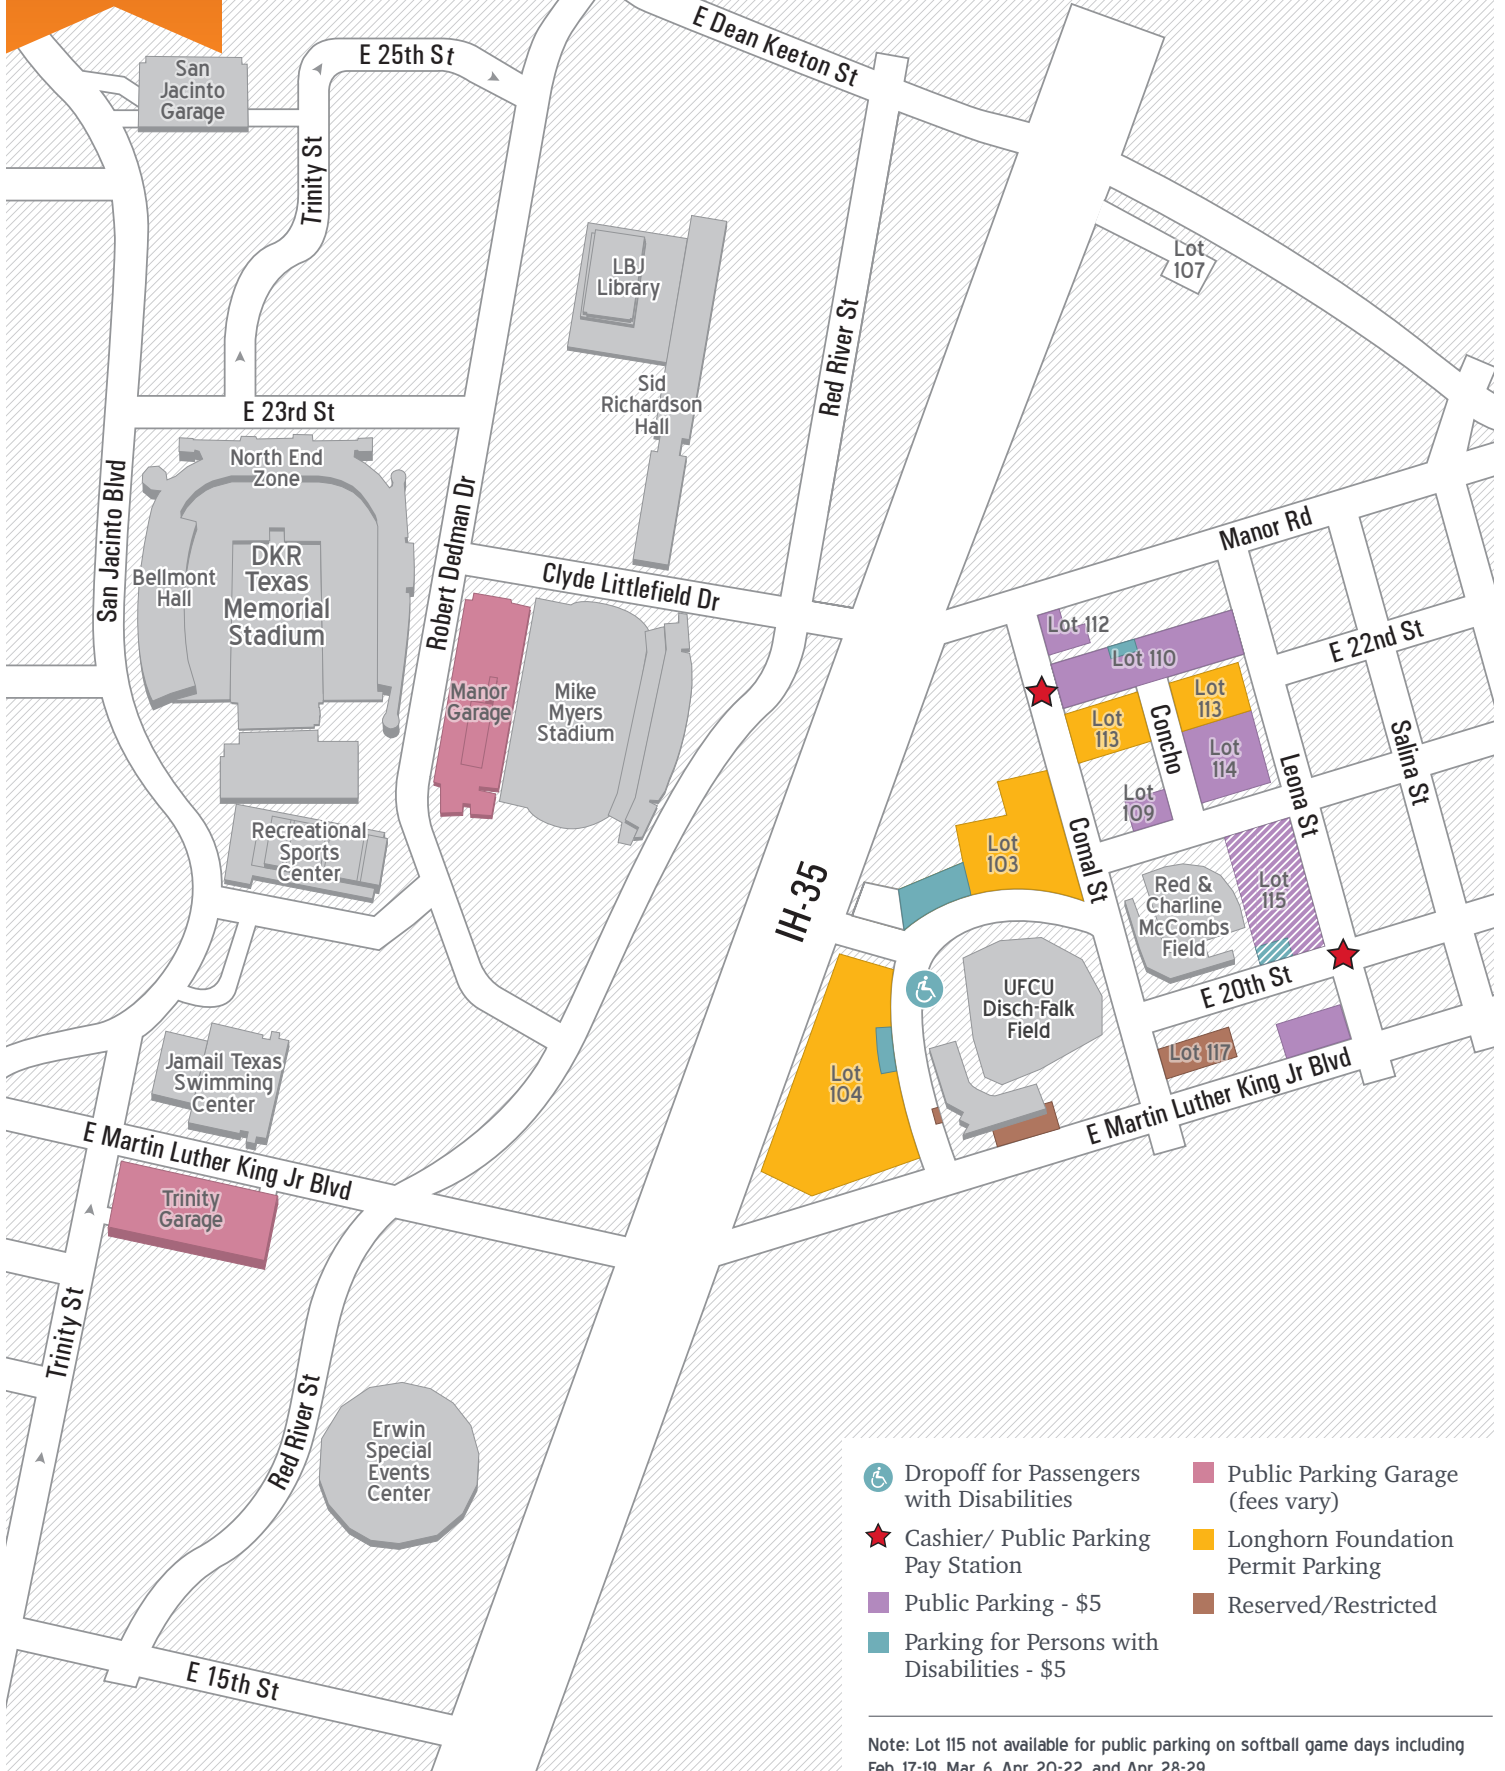

Baseball Parking Map

2012 Season

-  Dropoff for Passengers with Disabilities
-  Cashier/ Public Parking Pay Station
-  Public Parking - \$5
-  Parking for Persons with Disabilities - \$5
-  Public Parking Garage (fees vary)
-  Longhorn Foundation Permit Parking
-  Reserved/Restricted

Note: Lot 115 not available for public parking on softball game days including Feb. 17-19, Mar. 6, Apr. 20-22, and Apr. 28-29