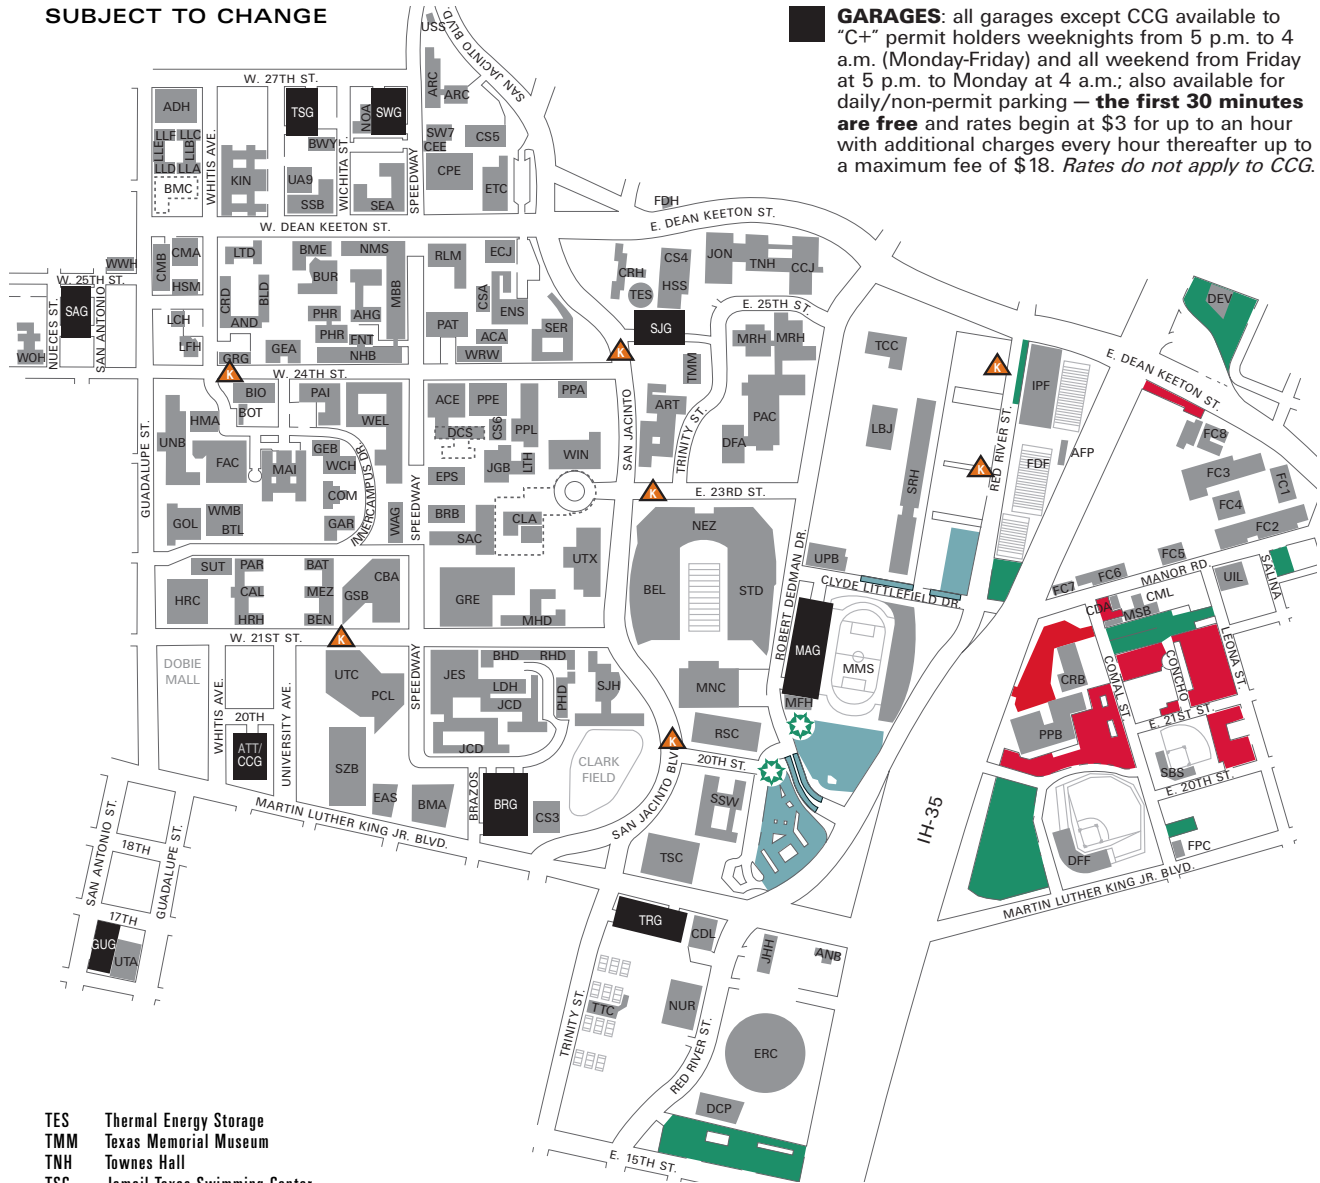

SUBJECT TO CHANGE

TES Thermal Energy Storage
TMM Texas Memorial Museum
TNH Townes Hall
TSC Jamail Texas Swimming Center
TTC Penick-Allison Tennis Center

UA9 2609 University Avenue
UIL Univ. Interscholastic League
UNB Union Building
UPB University Police Building
USS University Sign Shop
UTA Ut Administration Building
UTC University Teaching Center
UTX Etter-Harbin Alumni Center

WAG Waggener Hall
WCH Will C. Hogg Building
WEL Robert A. Welch Hall
WIN F. Loren Winship Drama Building
WMB West Mall Office Building

WOH Wooldridge Hall
WRW W. R. Woolrich LaboratorIES
WWH Walter Webb Hall

PUBLIC PARKING

BRG Brazos Garage
CCG Conference Center Garage
GUG Guadalupe Garage
MAG Manor Garage
SAG San Antonio Garage
SJG San Jacinto Garage
SWG Speedway Garage
TRG Trinity Garage
TSG 27th Street Garage

GARAGES: all garages except CCG available to "C+" permit holders weeknights from 5 p.m. to 4 a.m. (Monday-Friday) and all weekend from Friday at 5 p.m. to Monday at 4 a.m.; also available for daily/non-permit parking — **the first 30 minutes are free** and rates begin at $3 for up to an hour with additional charges every hour thereafter up to a maximum fee of $18. *Rates do not apply to CCG.*

"C" LOTS: surface lot parking for "C" and "C+" permit holders - NO PARKING 4 a.m.-6 a.m.

LONGHORN LOTS: surface lot parking for any UT permit

LONGHORN LOTS: surface lot parking for any UT permit - NO PARKING 4 a.m.-6 a.m.

RESERVED "C" CARPOOL SPACES: parking for PTS-registered carpools with a "C" permit

KIOSKS: students may not drive past these entry control stations weekdays 7:30 a.m. - 4:00 p.m.