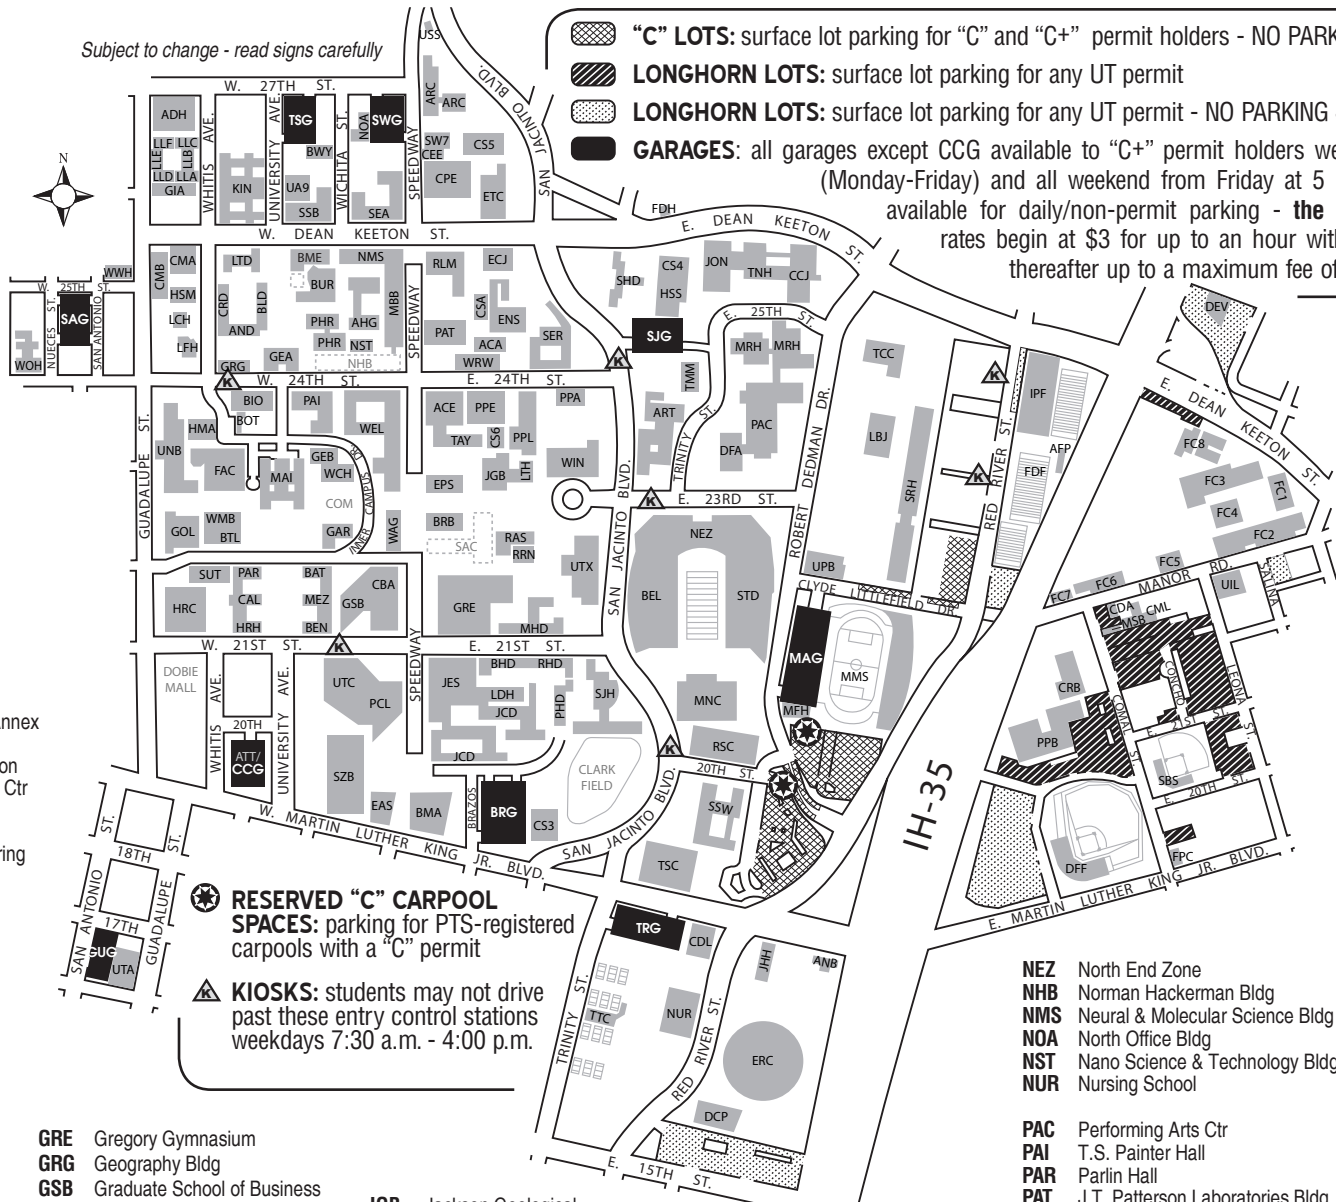

RAS Russell A. Steindam Hall
RHD Roberts Hall Dormitory
RLM Robert Lee Moore Hall
RRN ROTC Rifle Range Bldg

RSC Recreational Sports Ctr
SAC Student Activity Ctr
SAG San Antonio Garage
SBS Red & Charline McCombs Field
SEA Sarah M. & Charles E. Seay Bldg
SER Service Bldg
SHD Simkins Hall Dormitory
SJG San Jacinto Garage
SJH San Jacinto Residence Hall
SRH Sid Richardson Hall
SSB Student Services Bldg
SSW School of Social Work Bldg
STD Darrell K Royal-Texas Memorial Stadium
SUT Sutton Hall
SW7 2617 Speedway
SWG Speedway Garage
SZB George I. Sánchez Bldg

TAY T. U. Taylor Hall
TCC Joe C. Thompson Conference Ctr
TMM Texas Memorial Museum
TNH Townes Hall
TRG Trinity Garage
TSC Lee & Joe Jamail Texas Swimming Ctr
TSG 27th Street Garage
TTC Penick-Allison Tennis Ctr

UA9 2609 University Avenue
UIL University Interscholastic League
UNB Union Bldg
UPB University Police Bldg
USS University Sign Shop
UTA UT Administration Bldg
UTC University Teaching Ctr
UTX Etter-Harbin Alumni Ctr

WAG Waggenger Hall
WCH Will C. Hogg Bldg
WEL Robert A. Welch Hall
WIN F. Loren Winship Drama Bldg
WMB West Mall Office Bldg
WOH Wooldridge Hall
WRW W. R. Woolrich Laboratories
WWH Walter Webb Hall

Subject to change - read signs carefully

“C” LOTS: surface lot parking for “C” and “C+” permit holders - NO PARKING 4 a.m.-6 a.m.

LONGHORN LOTS: surface lot parking for any UT permit

LONGHORN LOTS: surface lot parking for any UT permit - NO PARKING 4 a.m.-6 a.m.

GARAGES: all garages except CCG available to “C+” permit holders weeknights from 5 p.m. to 4 a.m. (Monday-Friday) and all weekend from Friday at 5 p.m. to Monday at 4 a.m.; also available for daily/non-permit parking - **the first 30 minutes are free** and rates begin at $3 for up to an hour with additional charges every hour thereafter up to a maximum fee of $10. *Rates do not apply to CCG.*

RESERVED “C” CARPOOL SPACES: parking for PTS-registered carpools with a “C” permit

KIOSKS: students may not drive past these entry control stations weekdays 7:30 a.m. - 4:00 p.m.

IH-35