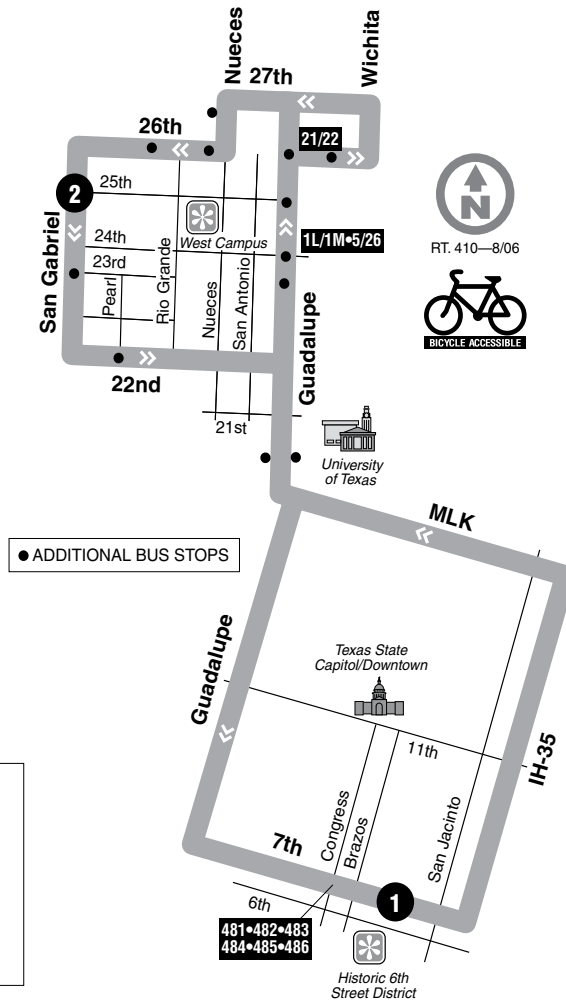

DESTINATIONS

- Historic 6th Street District
- West Campus

ROUTE 410

ROUTE

E-Bus/West Campus

● ADDITIONAL BUS STOPS

Notes:

This service operates on Thursday, Friday and Saturday only.

Service operates during University of Texas school year, excluding breaks and summer.

410 THURS.—SAT./NORTHBOUND

410 THURS.—SAT./SOUTHBOUND

410 THURS.—SAT./NORTHBOUND		410 THURS.—SAT./SOUTHBOUND	
DEPARTS 7TH AT SAN JACINTO	SAN GABRIEL AT 25TH	SAN GABRIEL AT 25TH	ARRIVES 7TH AT SAN JACINTO
1	2	2	1
9:00	9:16	8:36	8:50
9:20	9:36	8:56	9:10
9:40	9:56	9:16	9:30
10:00	10:16	9:36	9:50
10:30	10:46	9:56	10:10
10:45	11:01	10:16	10:30
11:00	11:16	10:31	10:45
11:15	11:31	10:46	11:00
11:30	11:46	11:01	11:15
11:45	12:01	11:16	11:30
12:00	12:16	11:31	11:45
12:15	12:31	11:46	12:00
12:30	12:46	12:01	12:15
12:45	1:01	12:16	12:30
1:00	1:16	12:31	12:45
1:15	1:31	12:46	1:00
1:30	1:46	1:01	1:15
1:45	2:01	1:16	1:30
2:00	2:16	1:31	1:45
2:15	2:31	1:46	2:00
2:30	2:46	2:01	2:15
2:45	3:01	2:16	2:30
3:00	3:16	2:31	2:45