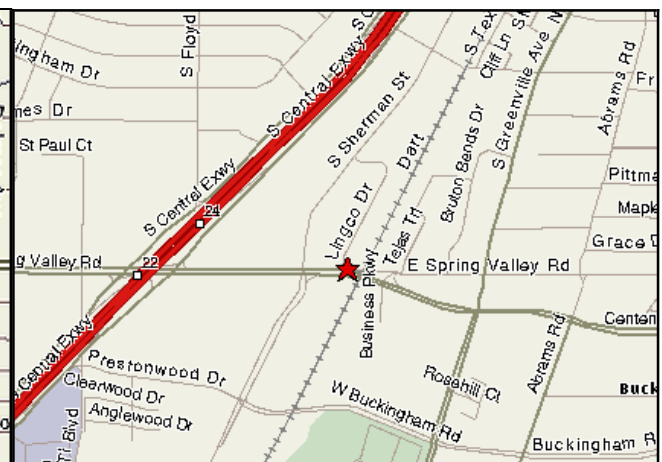

## Texas Express Dallas

- DALLAS area (Mockingbird) drop-off/pick-up will be at the DART Mockingbird station:  
5369 Twin Sixties Dr.  
DALLAS, TX 75206
- DALLAS area (Richardson) drop-off ONLY will be at the DART Spring Valley station:  
100 W. Spring Valley Rd.  
Richardson, TX 75081
- The DALLAS bus will arrive at the DART Mockingbird station at approximately 7:45 p.m. and continue on to the Richardson DART Spring Valley station arriving at approximately 8:15 p.m.
- The DALLAS bus will depart ONLY from the DART Mockingbird station at 3:15 pm and arrive back on campus at approximately 7:00 p.m.
- DALLAS roundtrip tickets **\$49**

**Mockingbird Station**

**Richardson/Spring Valley Station**

**Area Map**