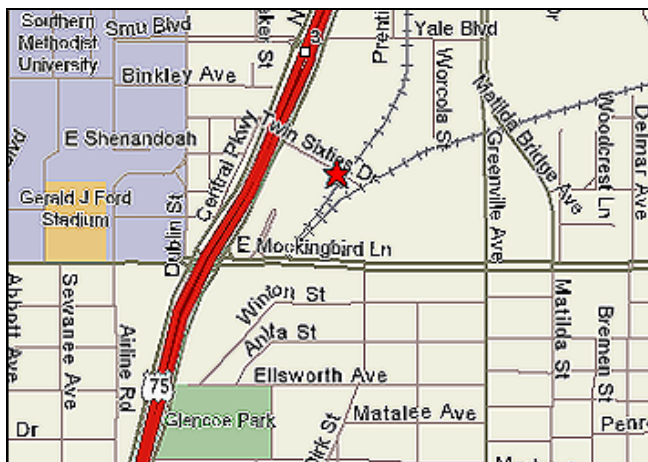

## Texas Express Dallas

- DALLAS area (Mockingbird) drop-off/pick-up will be at the DART Mockingbird station:  
5369 Twin Sixties Dr.  
DALLAS, TX 75206
- DALLAS area (Richardson) drop-off ONLY will be at the DART Spring Valley station:  
100 W. Spring Valley Rd.  
Richardson, TX 75081
- The DALLAS bus will arrive at the DART Mockingbird station at approximately 7:45 p.m. and continue on to the Richardson DART Spring Valley station arriving at approximately 8:15 p.m.
- The DALLAS bus will depart ONLY from the DART Mockingbird station at 3:15 pm and arrive back on campus at approximately 7:00 p.m.
- DALLAS roundtrip tickets **\$49**

**Mockingbird Station**

**Richardson/Spring Valley Station**

**Area Map**