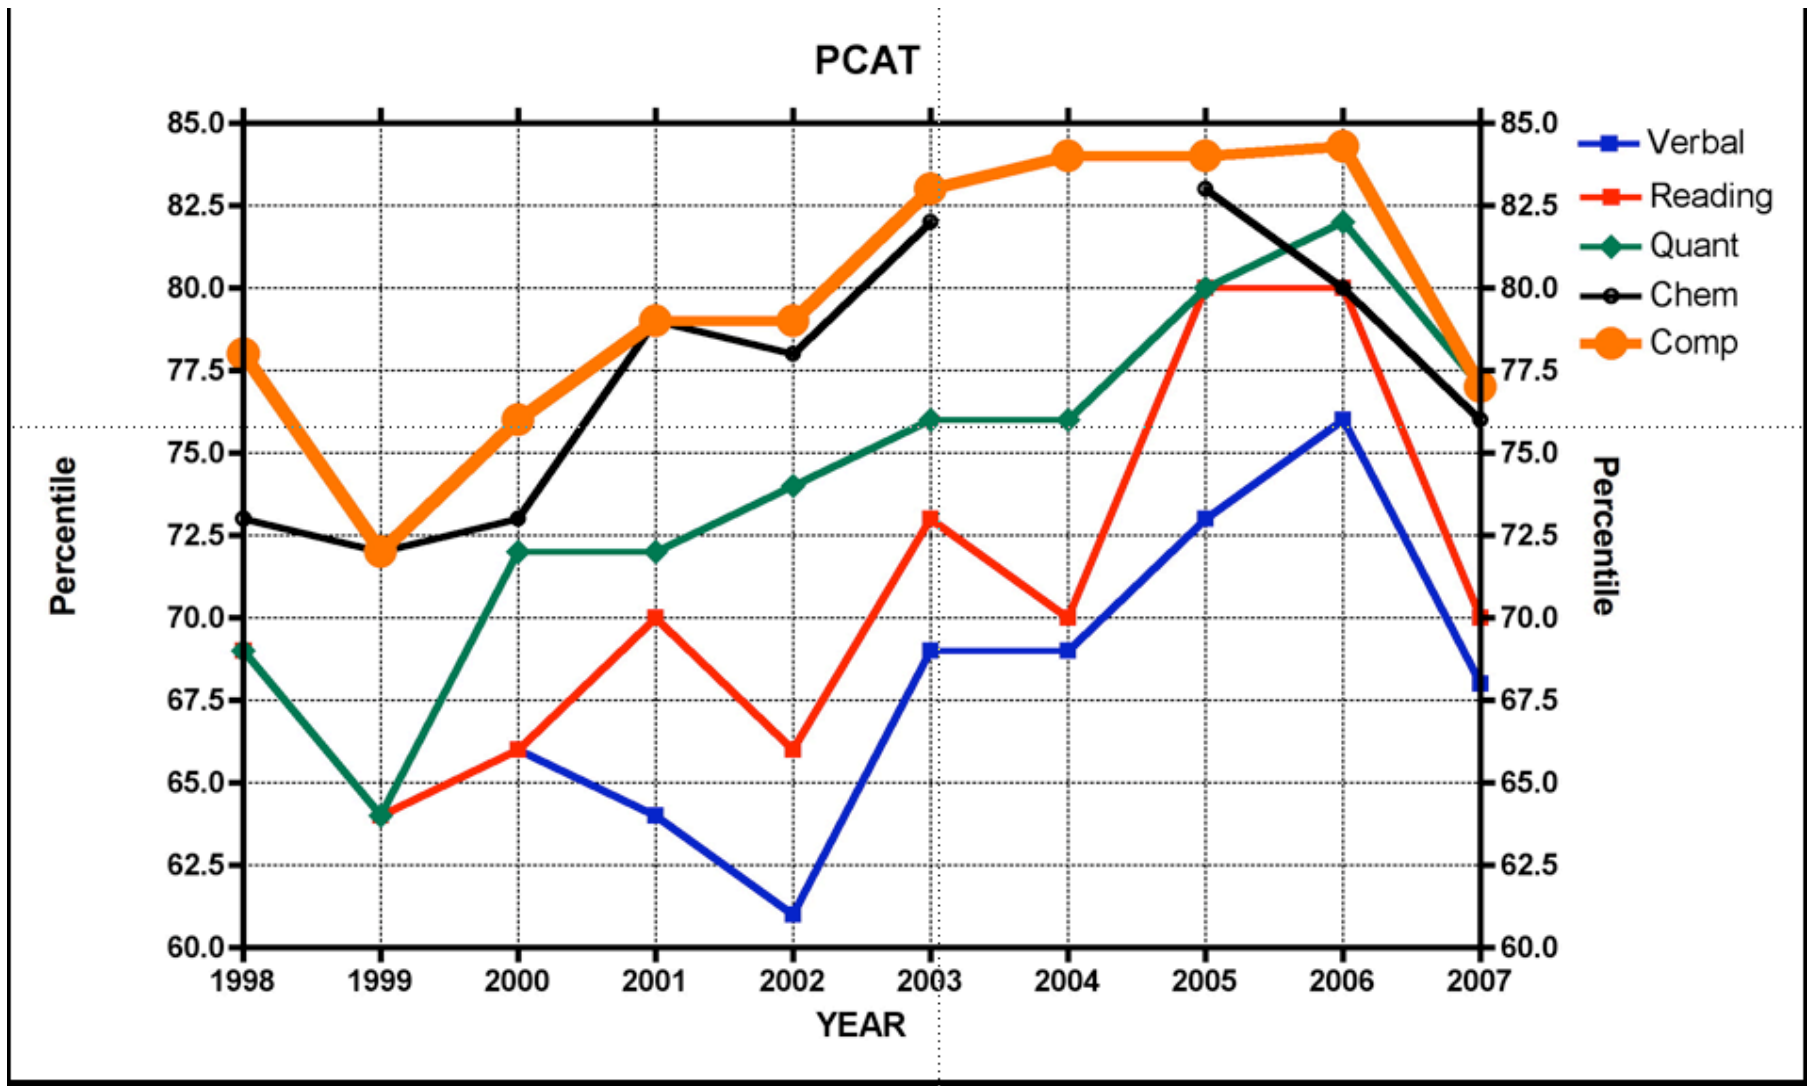

1998 - 2007

GPA data 1998 - 2007

GPA breakdown

PCAT 1998 - 2007

Entering class PHR work

 % Work PHR

Volunteer hours for 2007 entering class