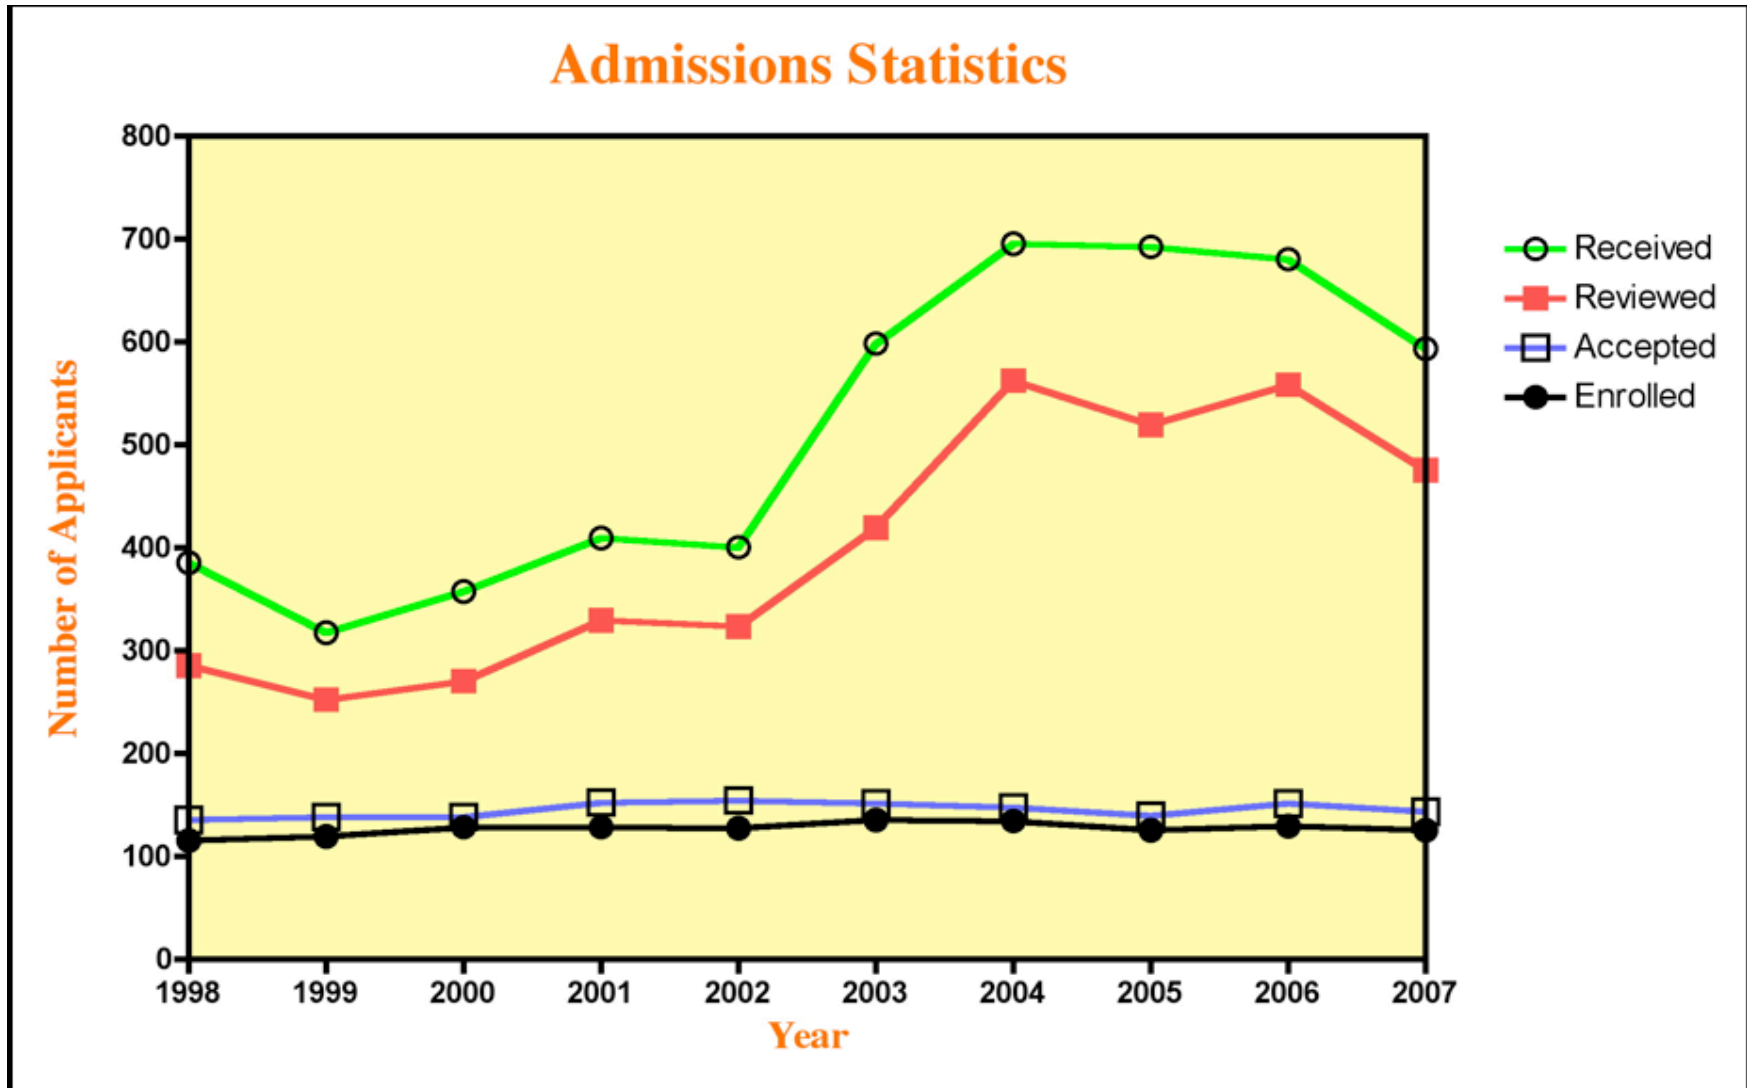

1998 - 2007

GPA data 1998 - 2007

GPA breakdown

PCAT 1998 - 2007

Entering class PHR work

 % Work PHR

Volunteer hours for 2007 entering class