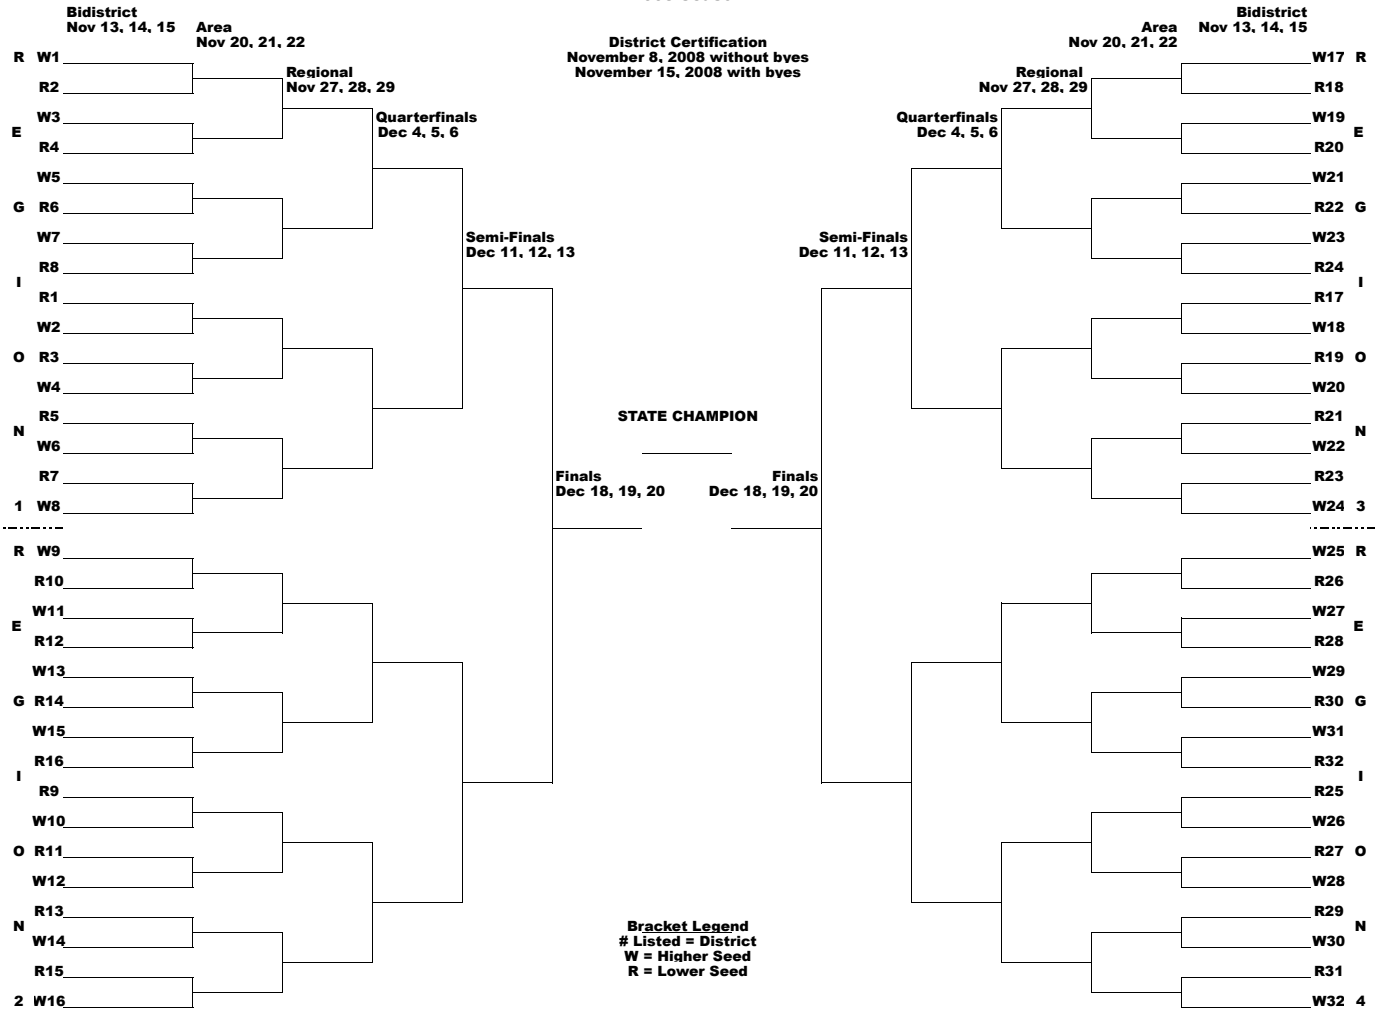

**FOOTBALL DIVISION I, CONFERENCE 1A 11-Man, 2A, 3A
2008 Season**

**FOOTBALL DIVISION II, CONFERENCE 1A 11-Man, 2A, 3A, 4A, 5A & CONFERENCE 4A, 5A DIVISION I
2008 Season**

FOOTBALL CONFERENCE 1A 6-Man DIVISION I
2008 Season