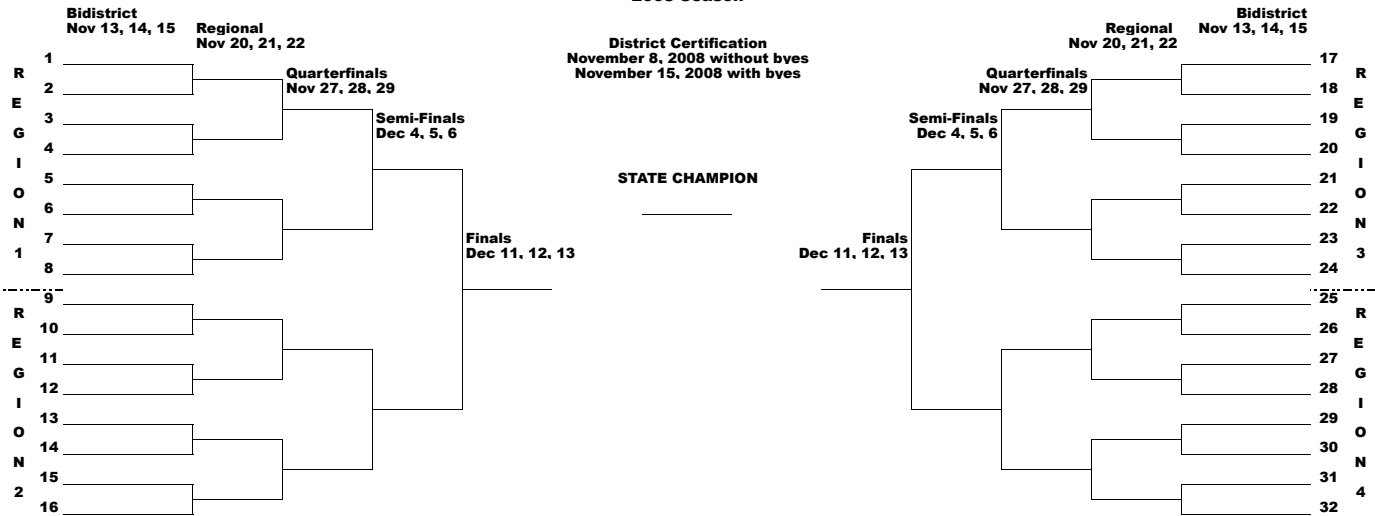

**FOOTBALL DIVISION I, CONFERENCE 1A 11-Man, 2A, 3A
2008 Season**

**FOOTBALL DIVISION II, CONFERENCE 1A 11-Man, 2A, 3A, 4A, 5A & CONFERENCE 4A, 5A DIVISION I
2008 Season**

FOOTBALL CONFERENCE 1A 6-Man DIVISION I
2008 Season

FOOTBALL CONFERENCE 1A 6-Man DIVISION II
2008 Season

2008-09 BASKETBALL CONFERENCE 4A, 5A